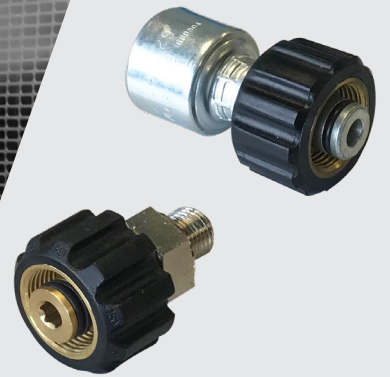

# PRESSURE WASHER HOSE

Part No.			Nom. Size										
	ID			OD		Max Working Pressure		Min Burst Pressure		Min Bend Radius		Weight	
	inch	mm		mm	mm	bar	psi	bar	psi	inch	mm	kg/m	lb/ft
PW/2-04-B-SAB	1/4"	6.4	4	13.2	413	6000	1239	18000	3.937	100	0.33	0.727	
PW/2-06-B-SAB	3/8"	9.5	6	17.0	413	6000	1239	18000	5.118	130	0.50	1.102	

**Reinforcement:** Two braids of high tensile steel wire.  
**Cover:** Smooth blue non-marking synthetic rubber.  
**Inner Tube:** Black synthetic rubber.  
**Temperature Range:** -40°C to 155°C (Constant 155°C)  
**Pressure Rating:** 6000 psi (3:1 safety factor)  
**Application:** High pressure power cleaners, flexible and light weight, suited for hot water applications